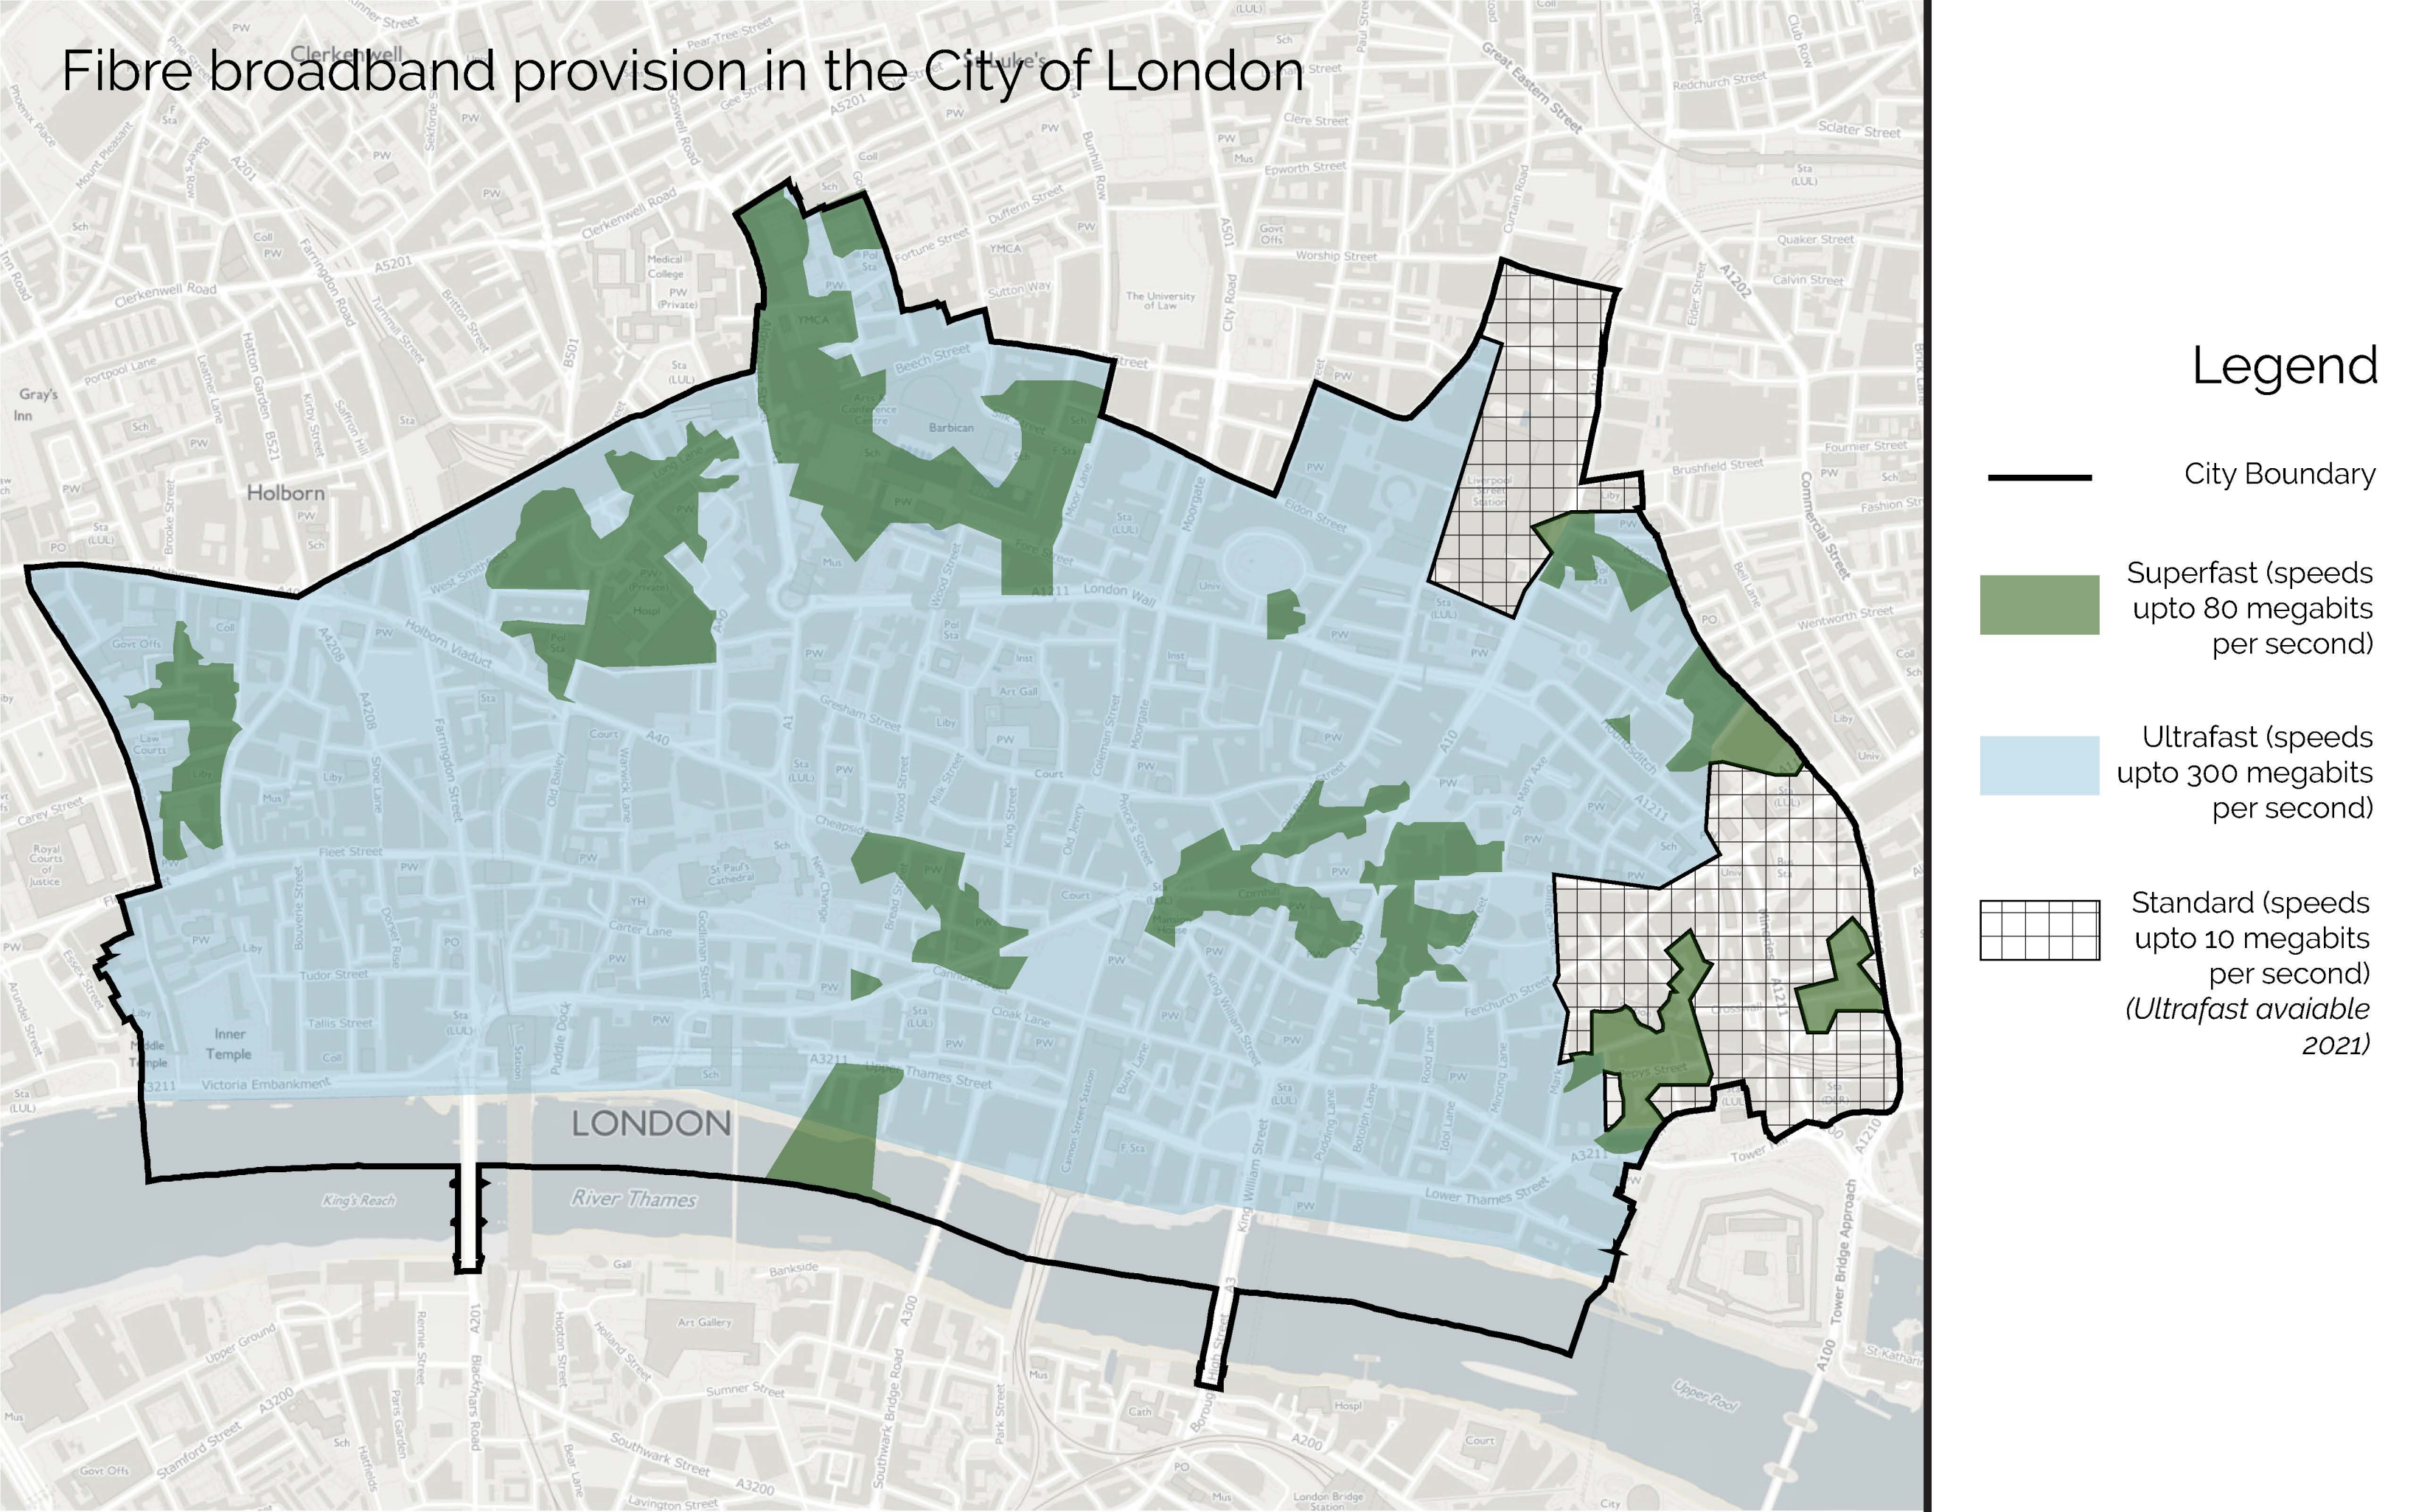

Fibre broadband provision in the City of London

Legend

-  City Boundary
-  Superfast (speeds upto 80 megabits per second)
-  Ultrafast (speeds upto 300 megabits per second)
-  Standard (speeds upto 10 megabits per second)
(Ultrafast available 2021)