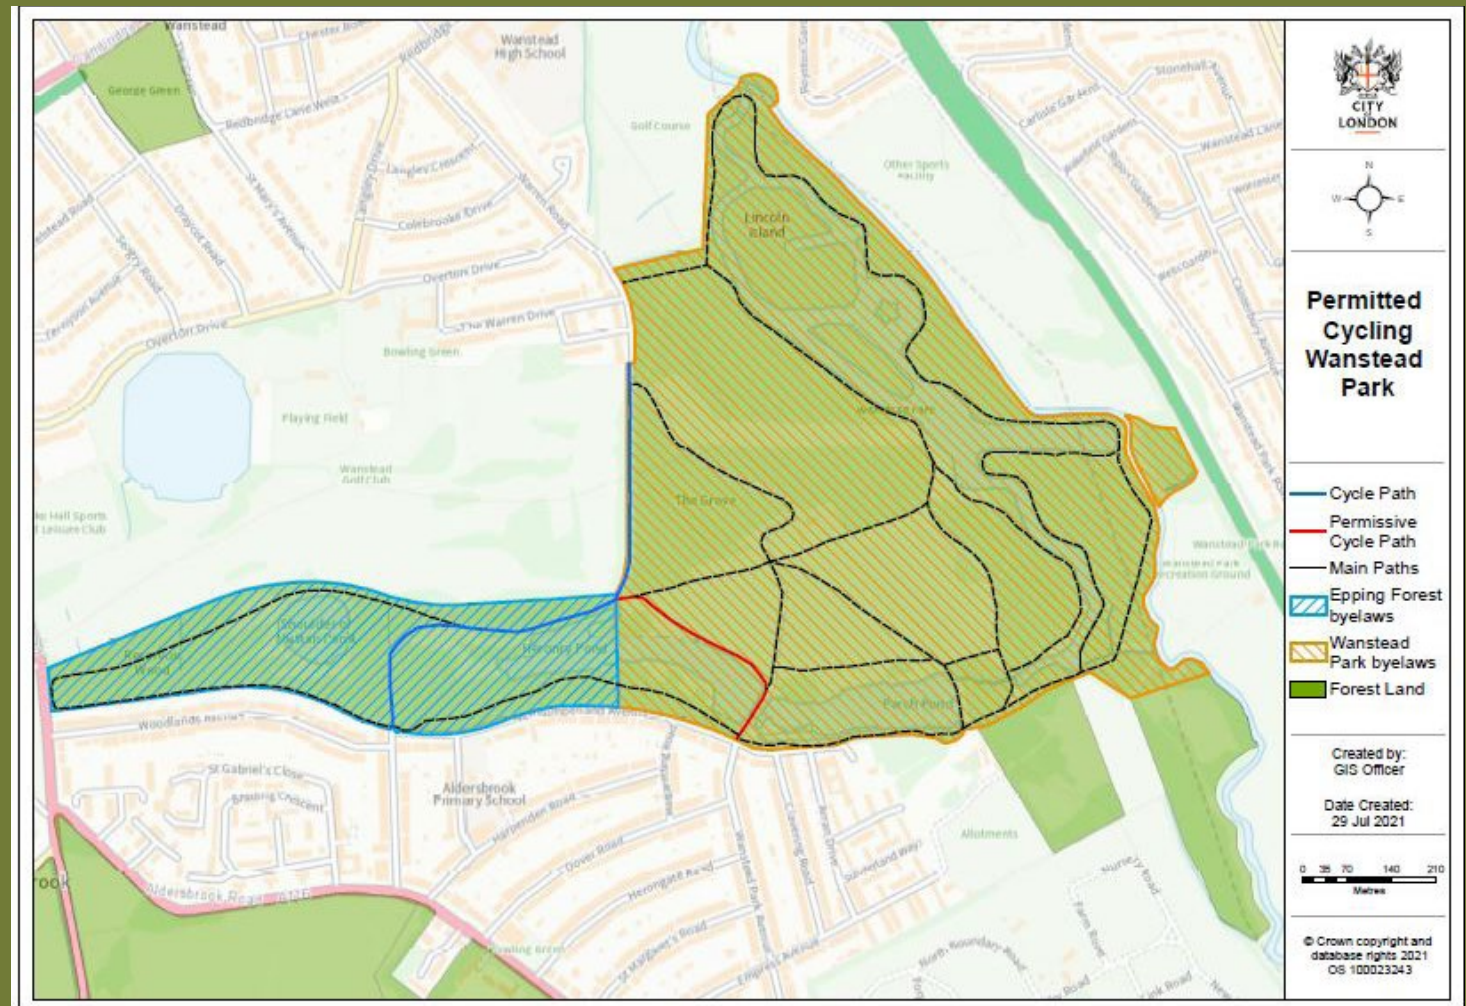

Wanstead Park cycling routes map

This is one of 14 green spaces managed by the City of London at little cost to the general public.