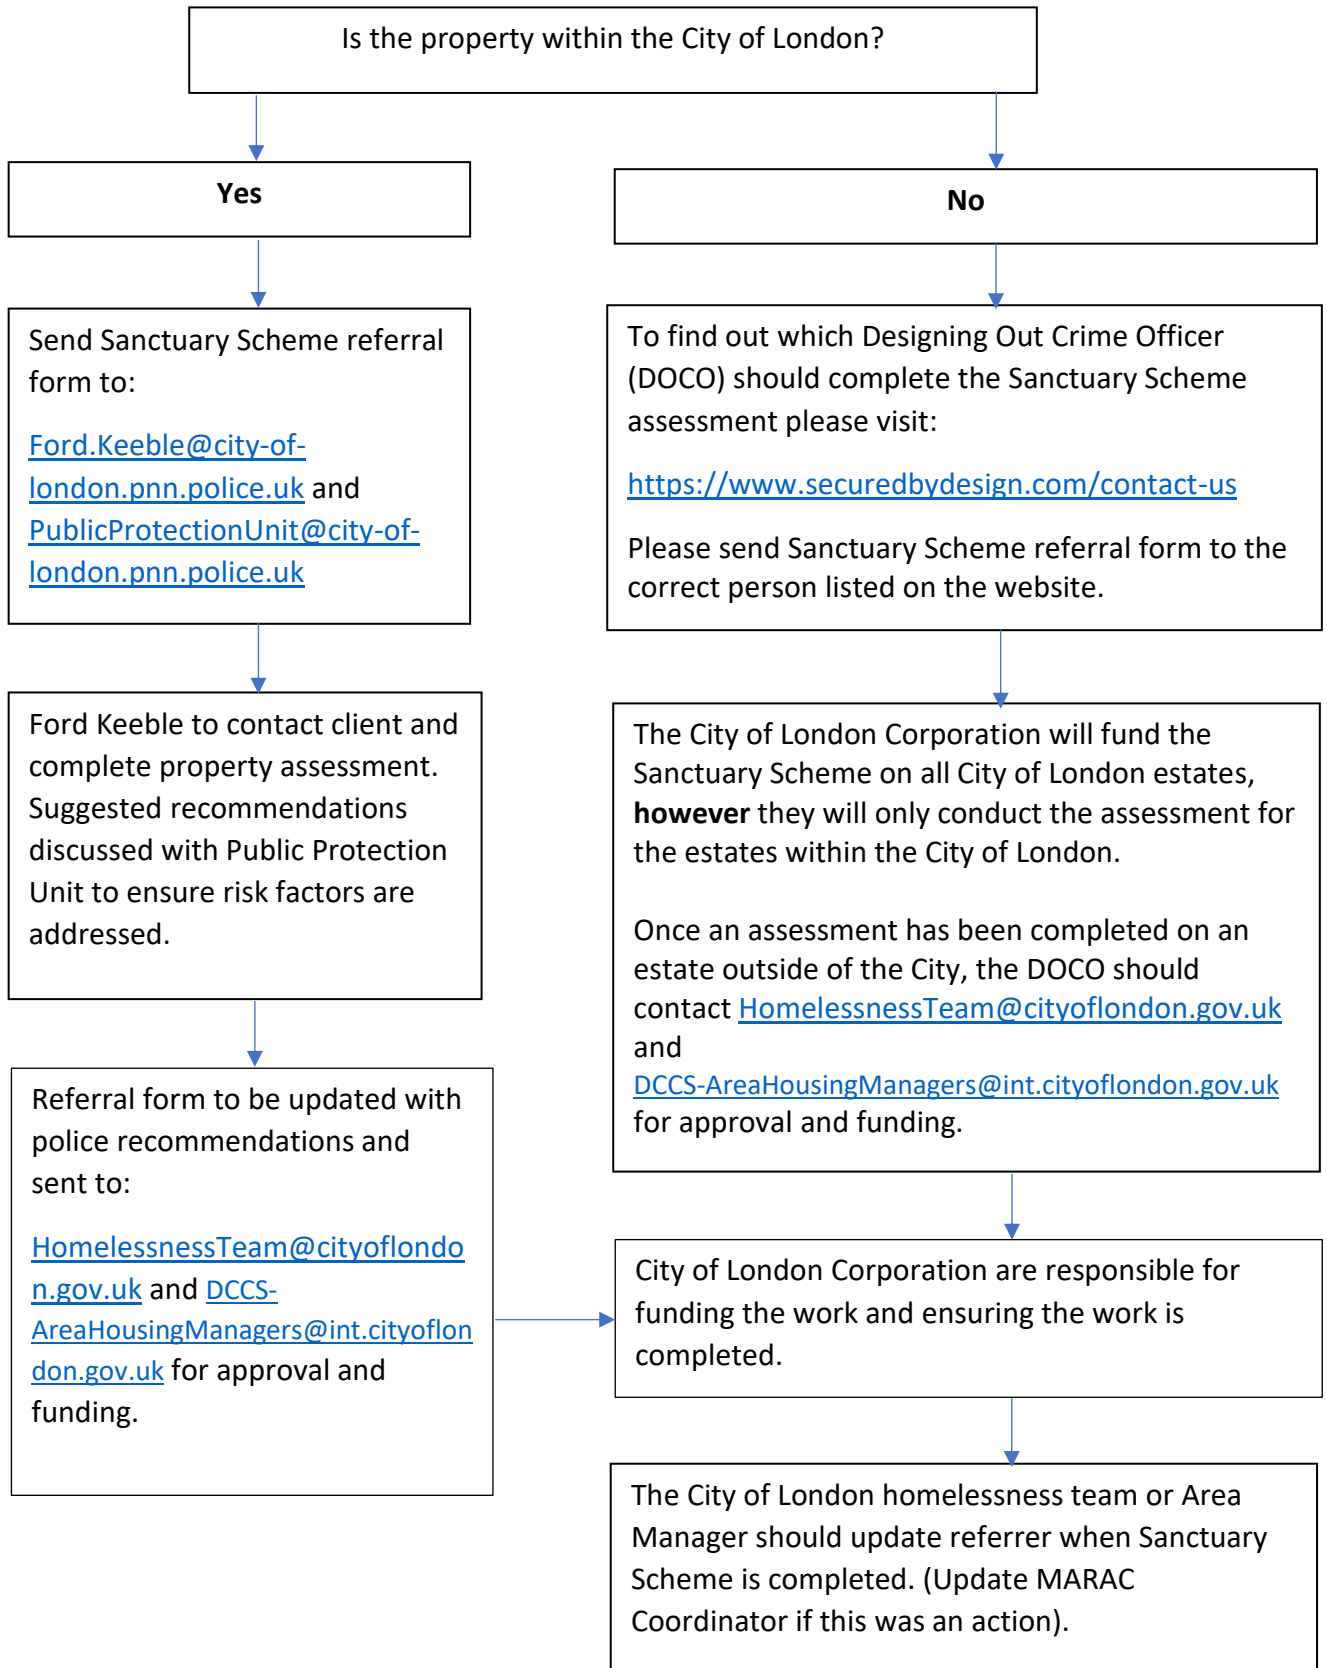

City of London Sanctuary Scheme Referral Process

If you would like further information or information about the City of London's domestic abuse service, please contact safer.city@cityoflondon.gov.uk