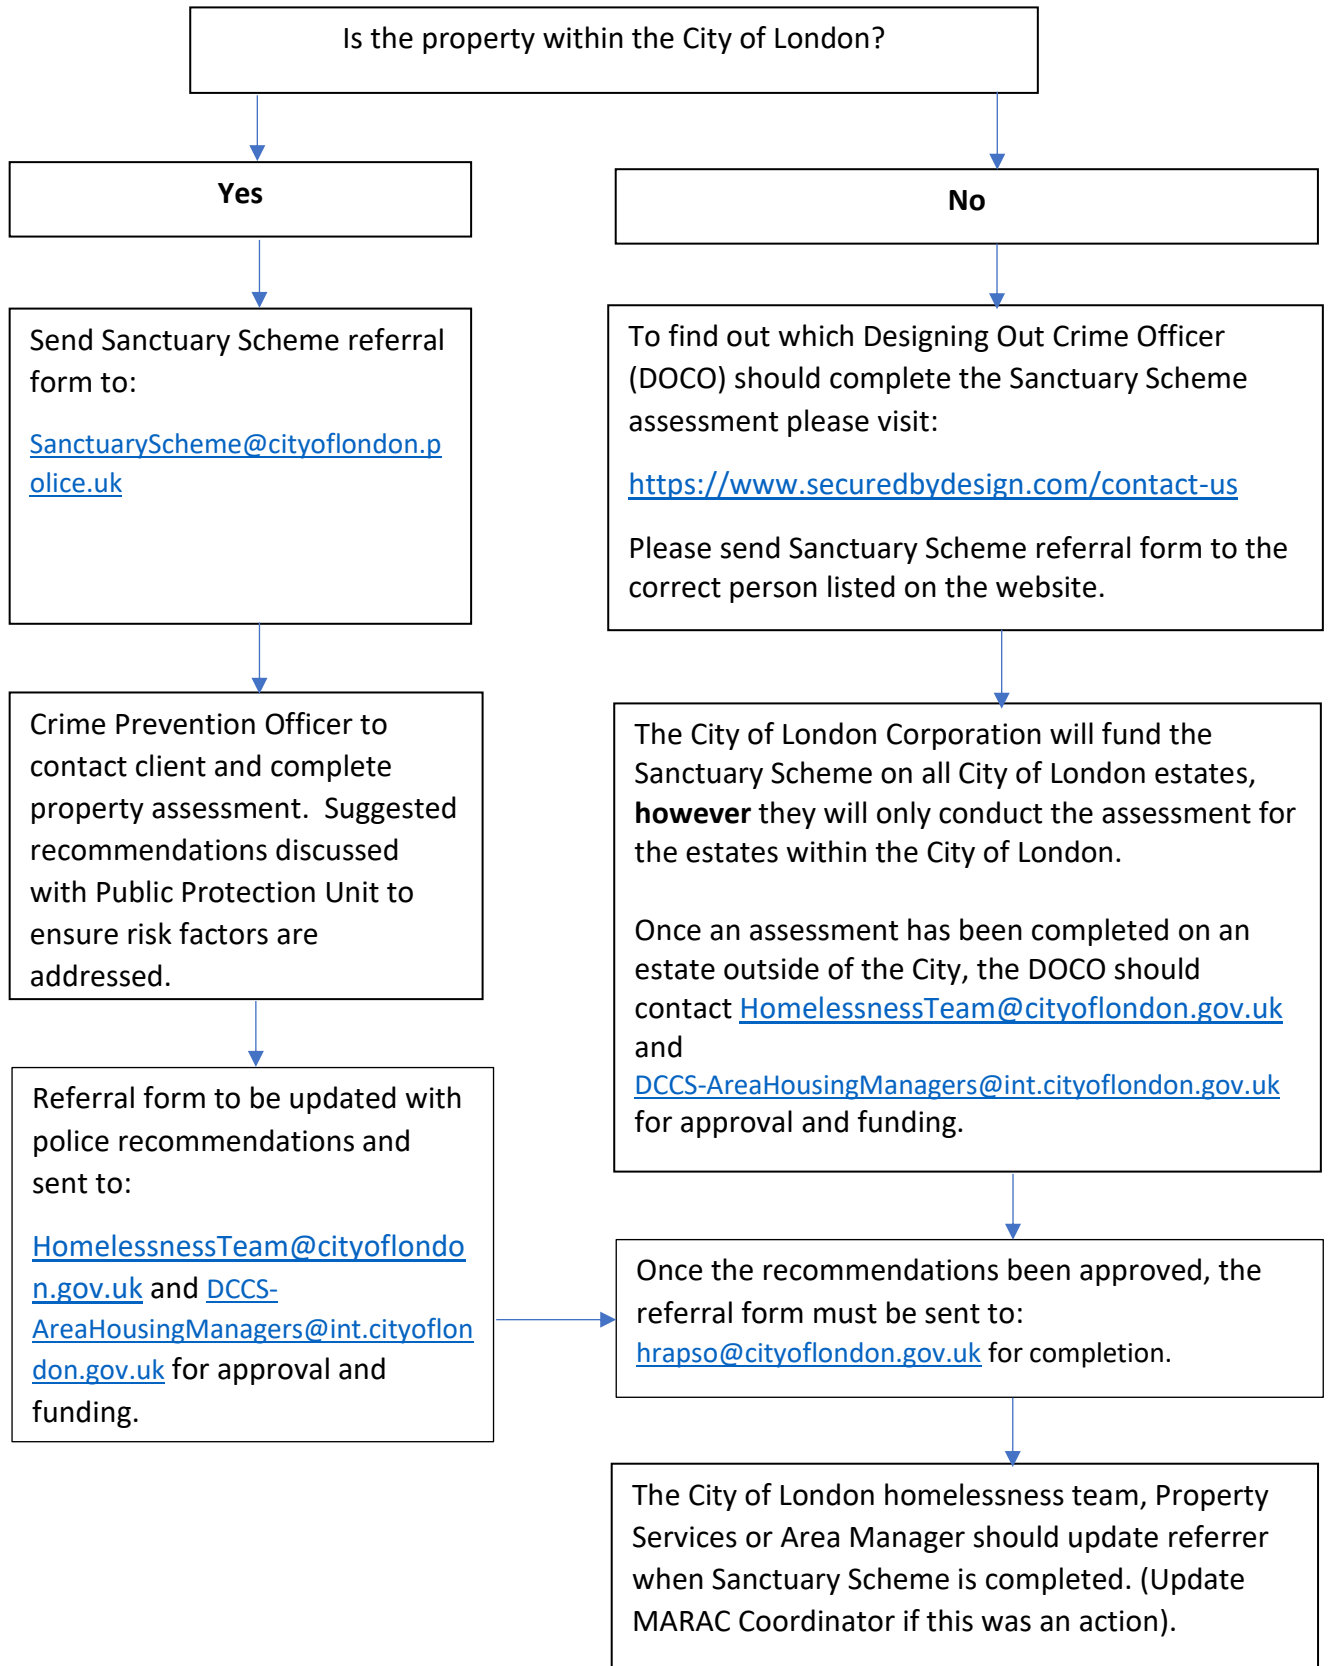

City of London Sanctuary Scheme Referral Process

If you would like further information or information about the City of London's domestic abuse service, please contact Safer.City@cityoflondon.gov.uk