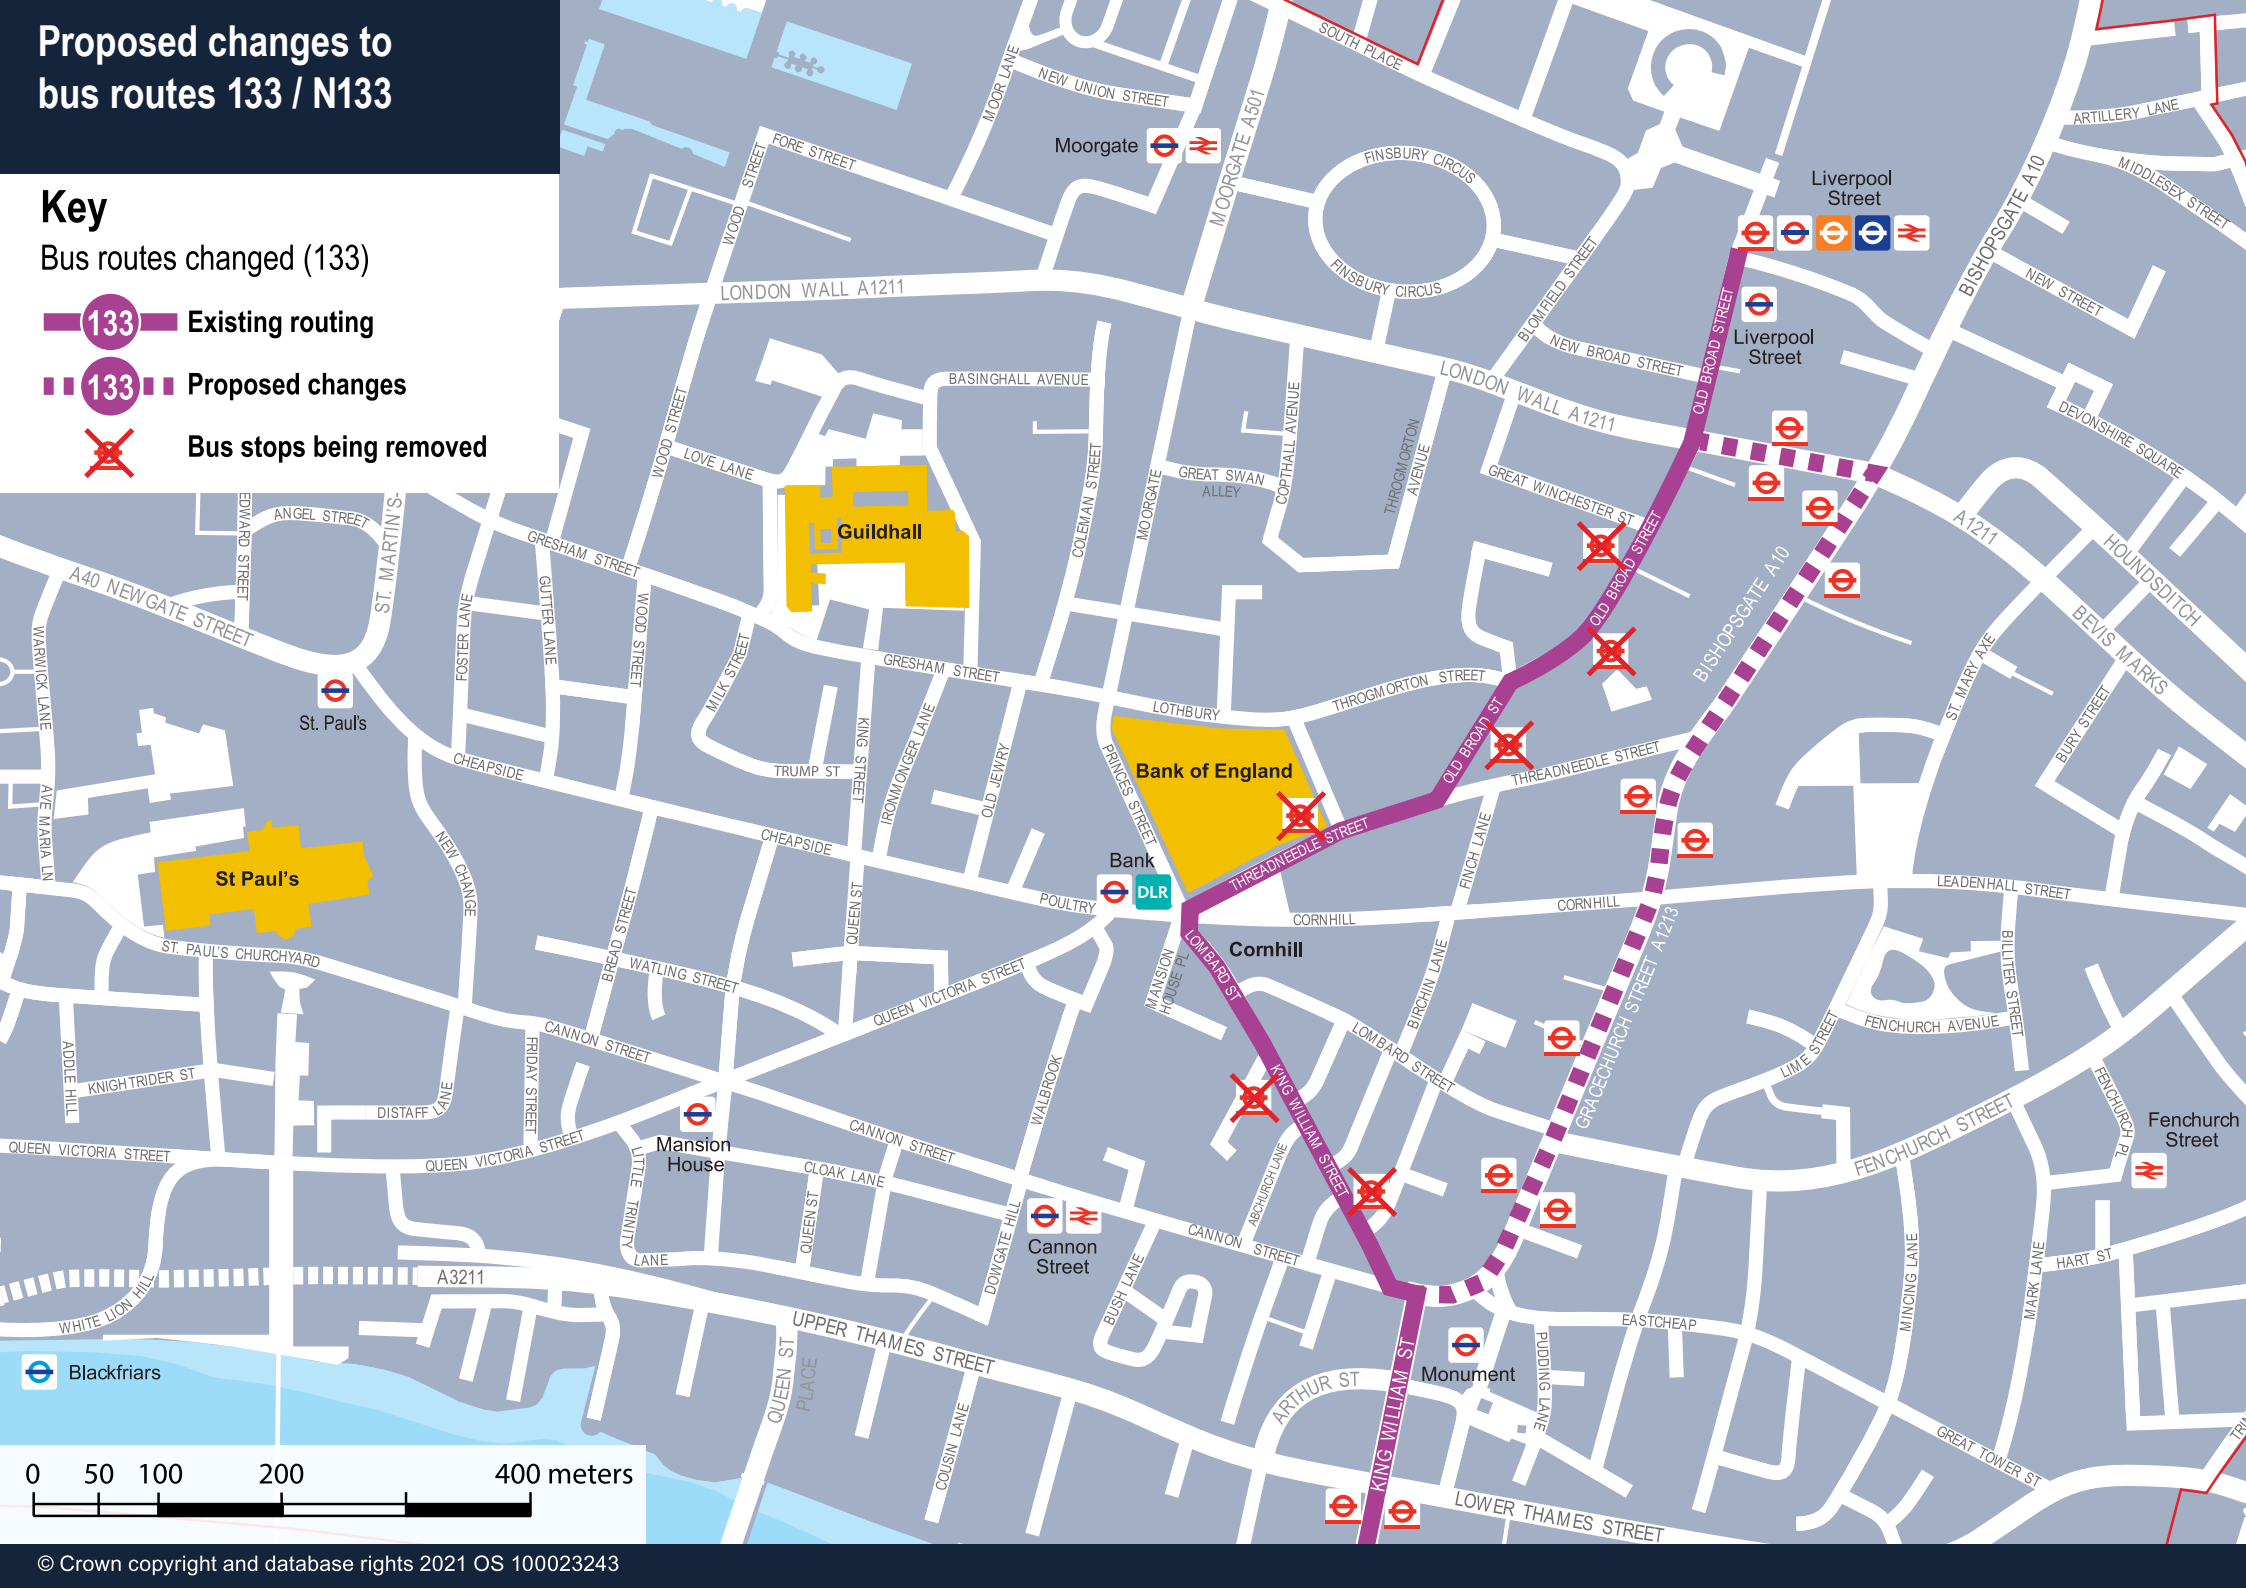

Proposed changes to bus routes 133 / N133

Key

Bus routes changed (133)

 Existing routing

 Proposed changes

 Bus stops being removed

 Blackfriars

0 50 100 200 400 meters