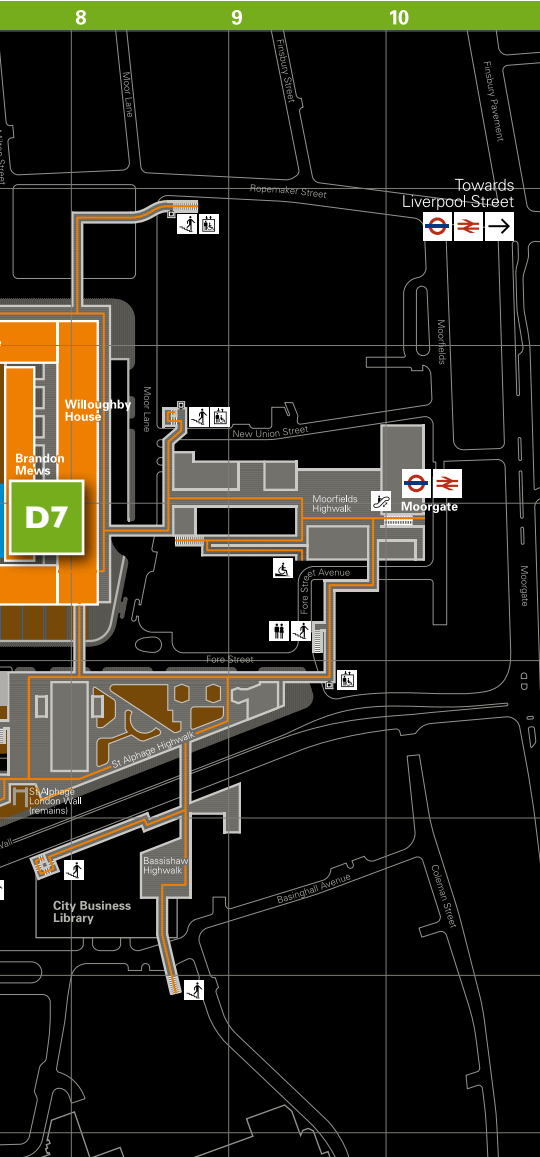

Map of the Barbican Estate showing waste facilities, locations and items that can be recycled at each location

Key

B2 Bunyan Court

Refuse, Recycling, Food, WEEE & Battery bins located inside the car park and a Textile, Bulky Waste Collection point.

A4 Breton House

Refuse, Recycling and Food bins.

B3 Bech Street lay-by

Refuse, Recycling, Food (located inside the car park), WEEE, Fluorescent and Low energy lamps (located inside the car park). Batteries, Bulky Waste Collection Point.

A5 Cromwell Tower

Refuse, Recycling, Food, Bulky Waste Collection Point on the Mezzanine floor.

D2 Lauderdale Tower

Refuse, Recycling, Food and Battery bins.

E3 Thomas More House

Refuse, Recycling, Food, WEEE, Battery, Textile & a Bulky Waste Collection Point.

D6 Andrewes House

Refuse, Recycling, Food, Bulky Waste Collection Point. Fluorescent and Low energy lamps.

D7 Willoughby House

Refuse, Recycling, Food, WEEE, Battery. Textile (top of Willoughby Car Park Ramp), Bulky Waste Collection Point (blue door opposite the recycling bins).