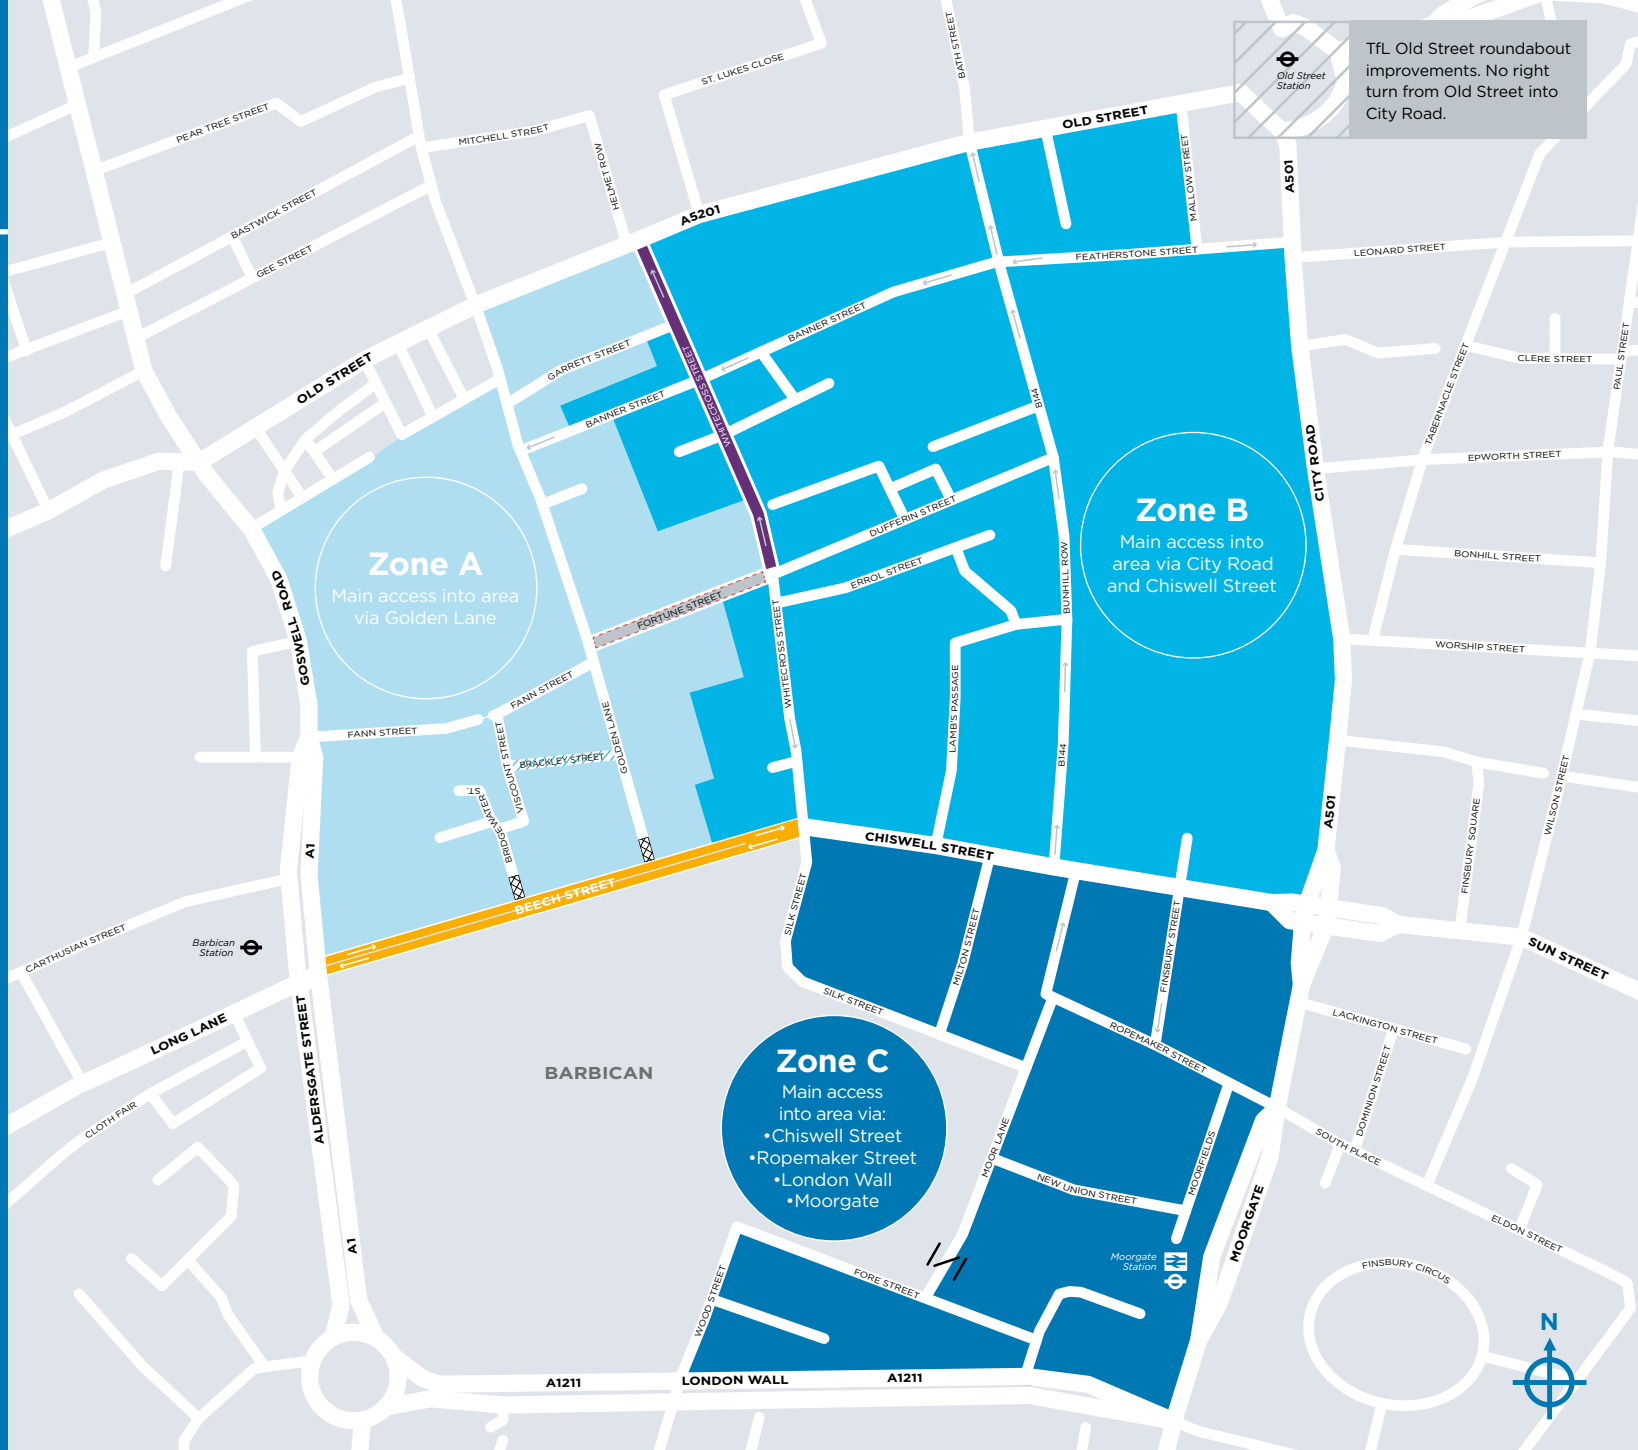

Beech Street

Zero emission street

In operation at all times (including public holidays)

Area map

Main access routes for vehicles not using Beech Street

Beech Street: Zero emission vehicles only
Except: Access to carparks or servicing areas on Beech Street permitted by **any** vehicle type

One-way only

No motor vehicles except permit holders and buses

Whitecross Street Market

Restricted access during market hours
Monday to Friday, 9am - 2.30pm

Moor Lane Traffic Gate

Street closed: Monday to Friday
11pm - 7am, Saturday, Sunday
and Bank holidays.

Point closure

No through road except for cyclists
Bridgewater Street and Golden Lane

Brackley Street closed for
construction till May 2020

***The map is for indicative purposes only. **Zones are approximate due to the one-way systems and the particular access arrangements for individual properties.**

This map is reproduced from Ordnance Survey material with the permission of Ordnance Survey on behalf of the controller of Her Majesty's Stationery Office © Crown copyright 2019. All rights reserved. Unauthorised reproduction infringes Crown copyright and may lead to prosecution or civil proceedings. City of London 100023243 2020.