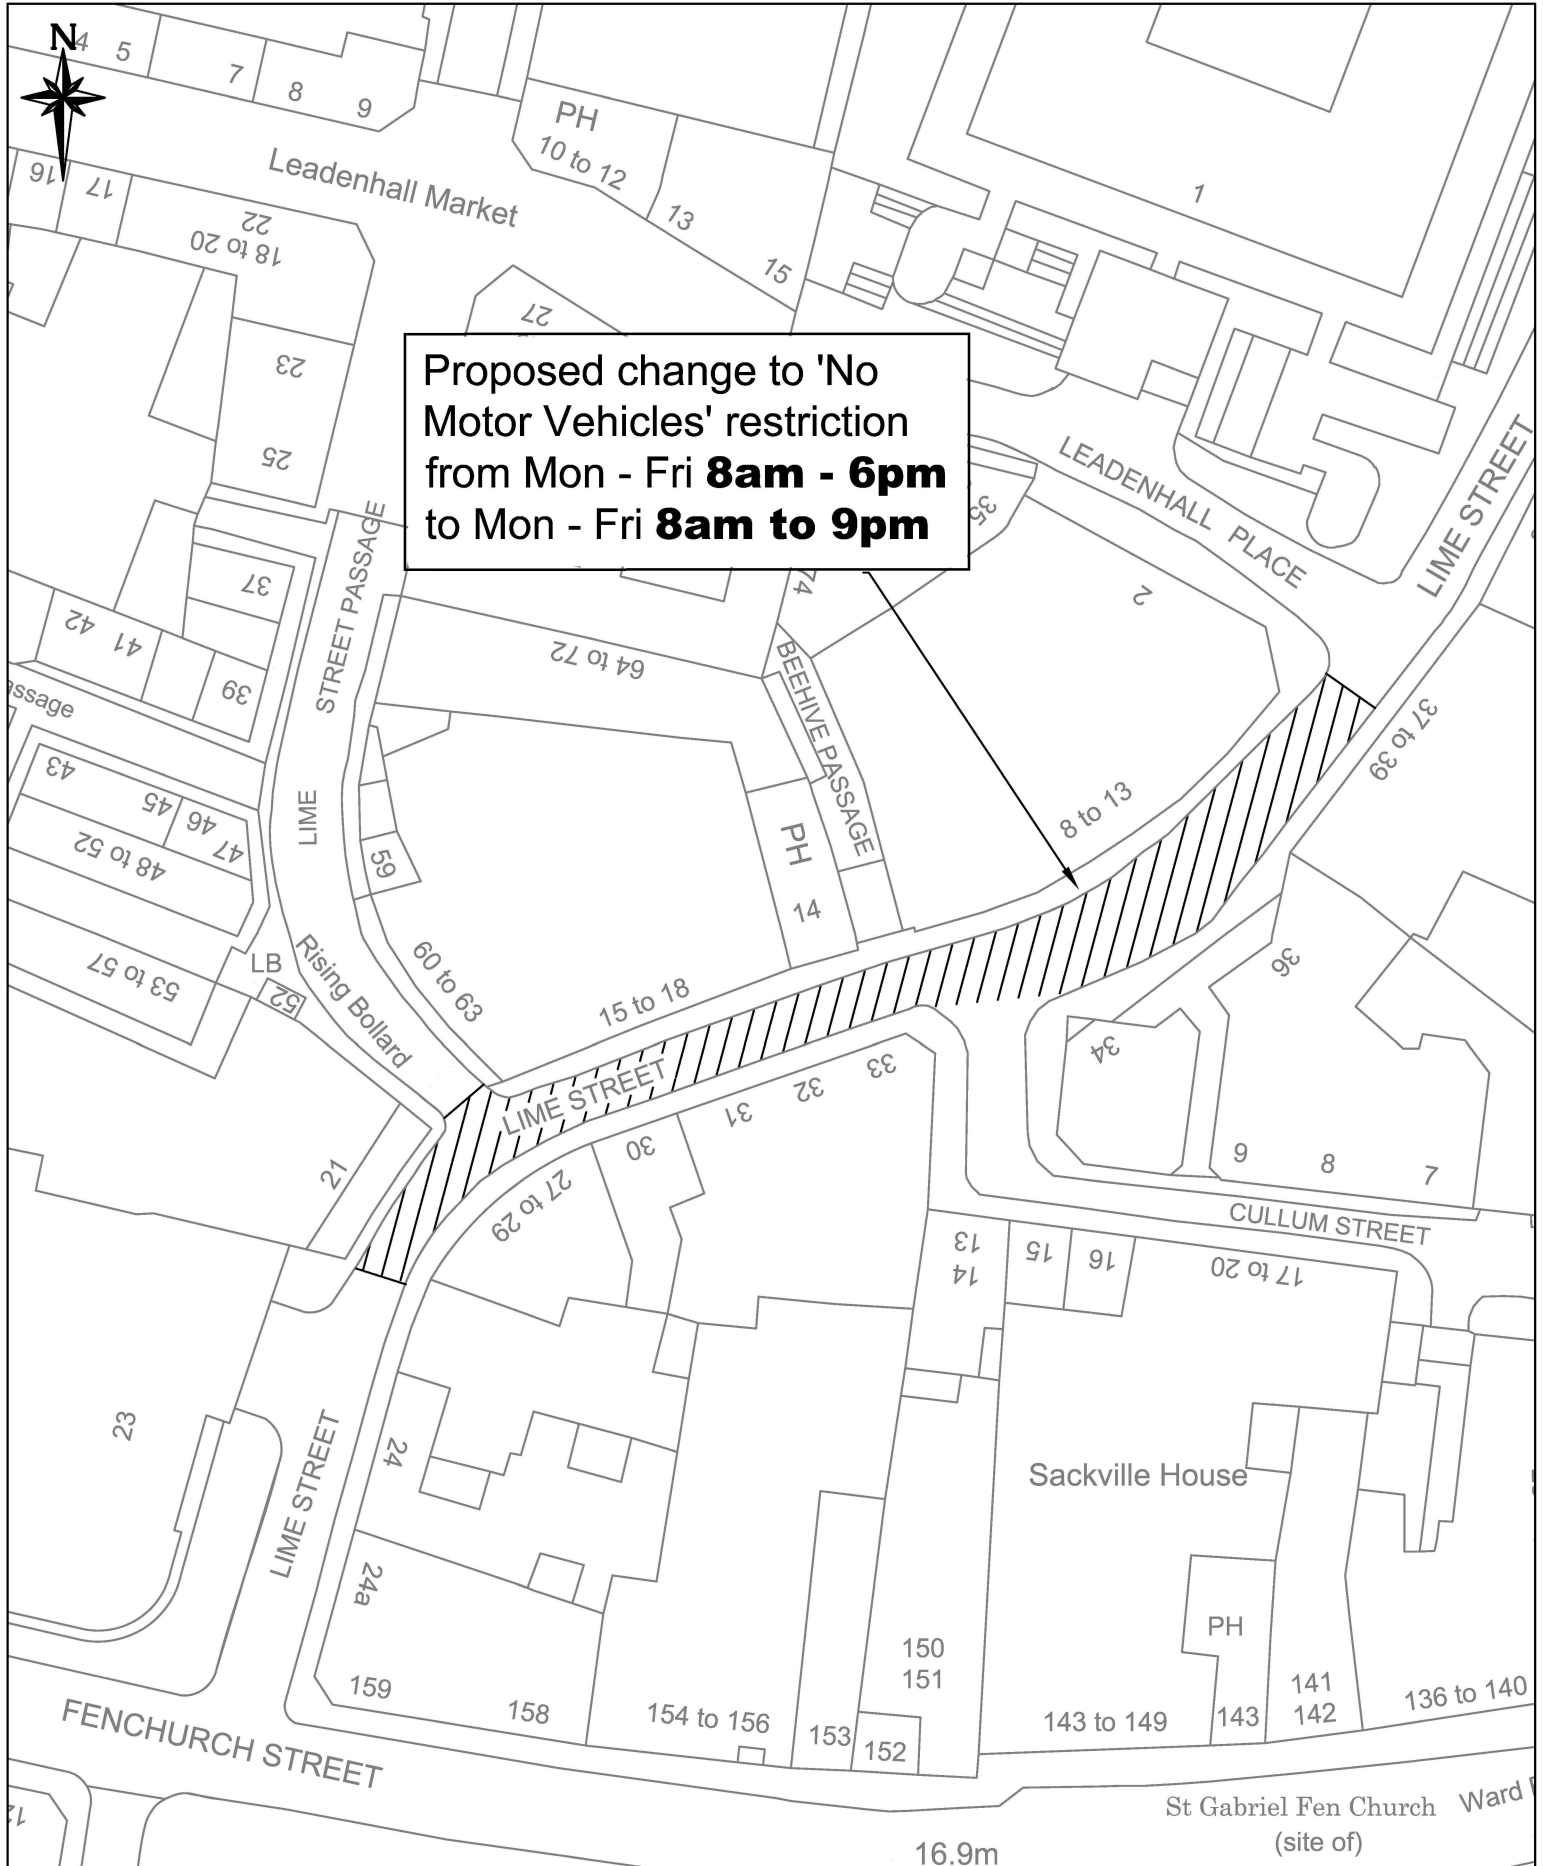

Carbon Alley

70

Proposed change to 'No Motor Vehicles' restriction from Mon - Fri **8am - 6pm** to Mon - Fri **8am to 9pm**

16.9m

St Gabriel Fen Church Ward (site of)