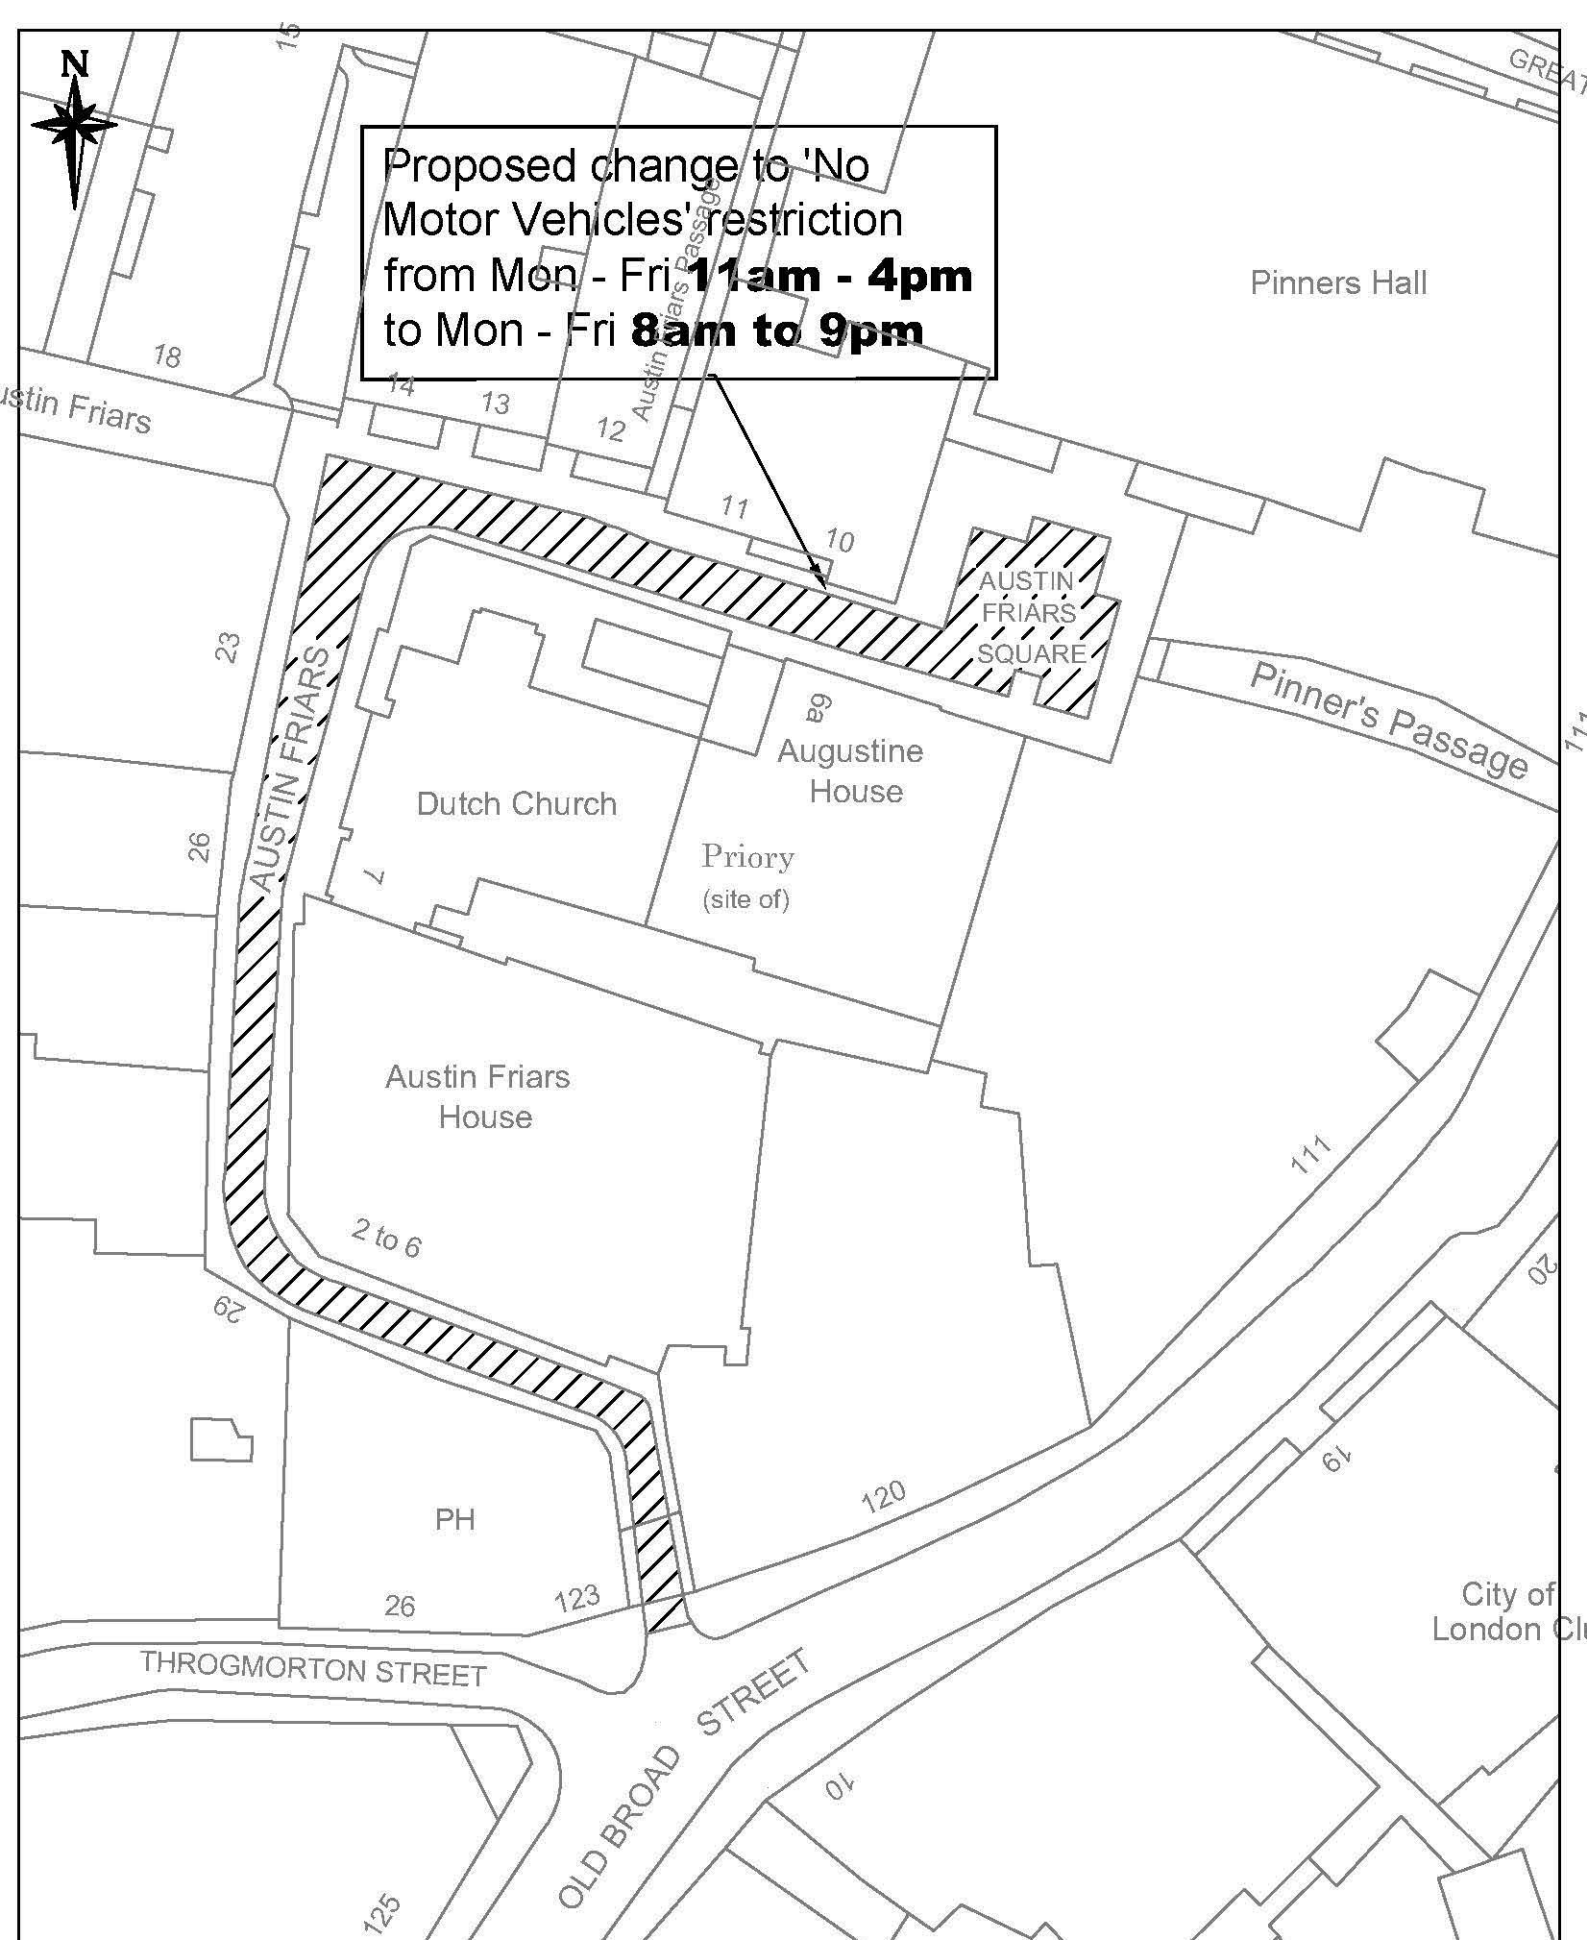

Proposed change to 'No Motor Vehicles' restriction
from Mon - Fri **11am - 4pm**
to Mon - Fri **8am to 9pm**