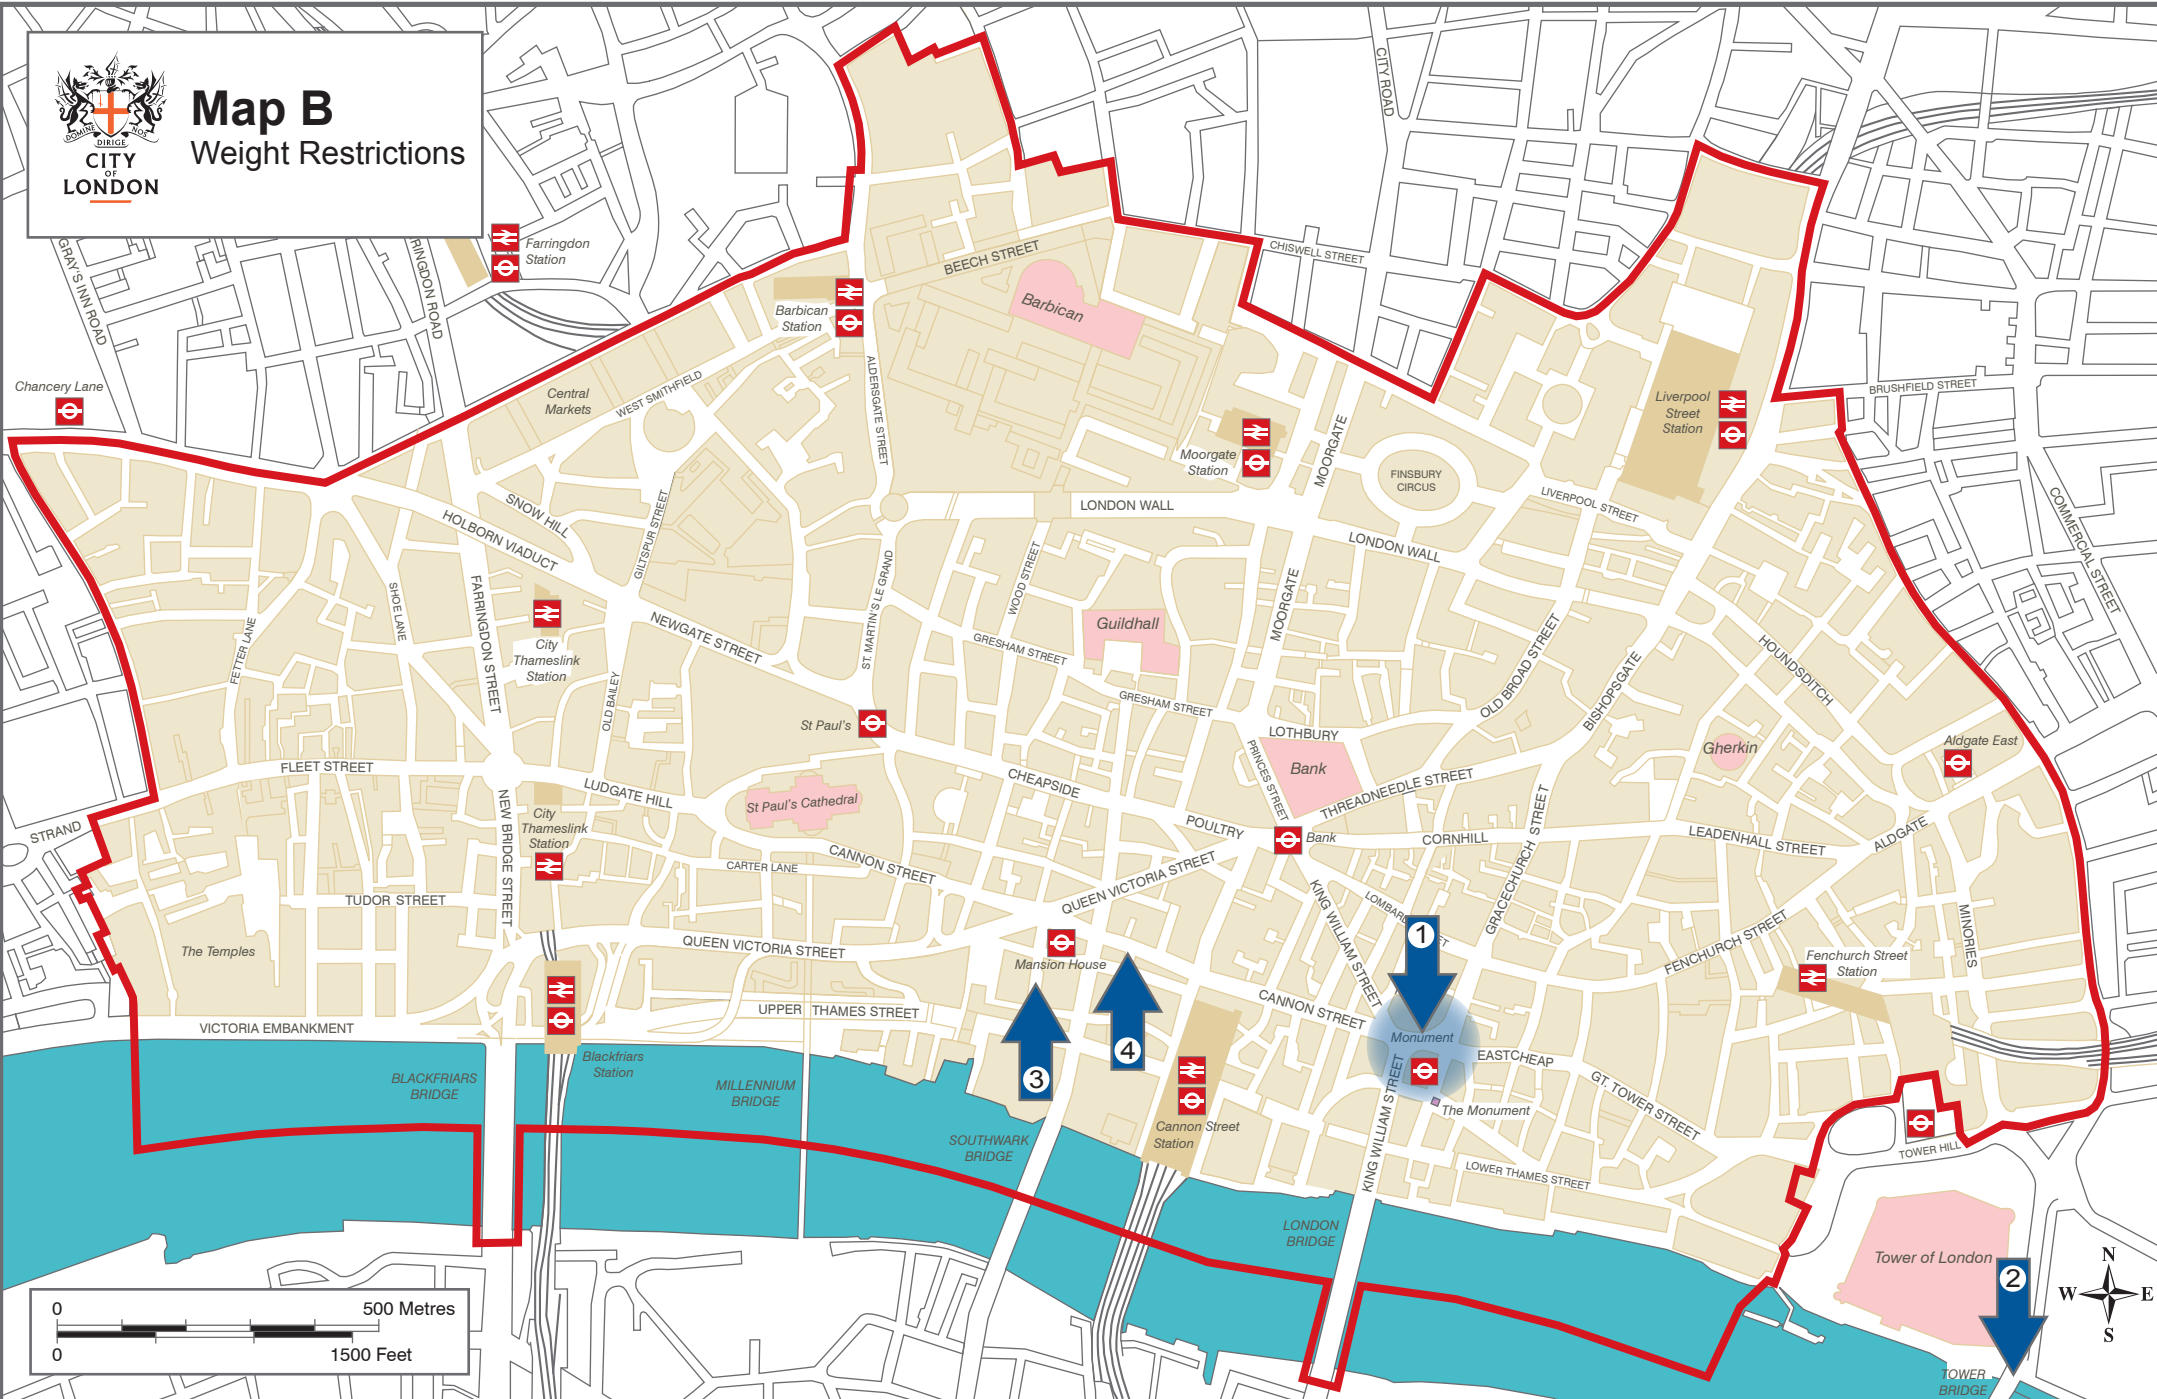

Map B Weight Restrictions

Based upon the Ordnance Survey mapping with the permission of the Controller of Her Majesty's Stationery Office © Crown Copyright. Unauthorised reproduction infringes Crown copyright and may lead to prosecution or civil proceedings. City of London Corporation, 100023243 2008.