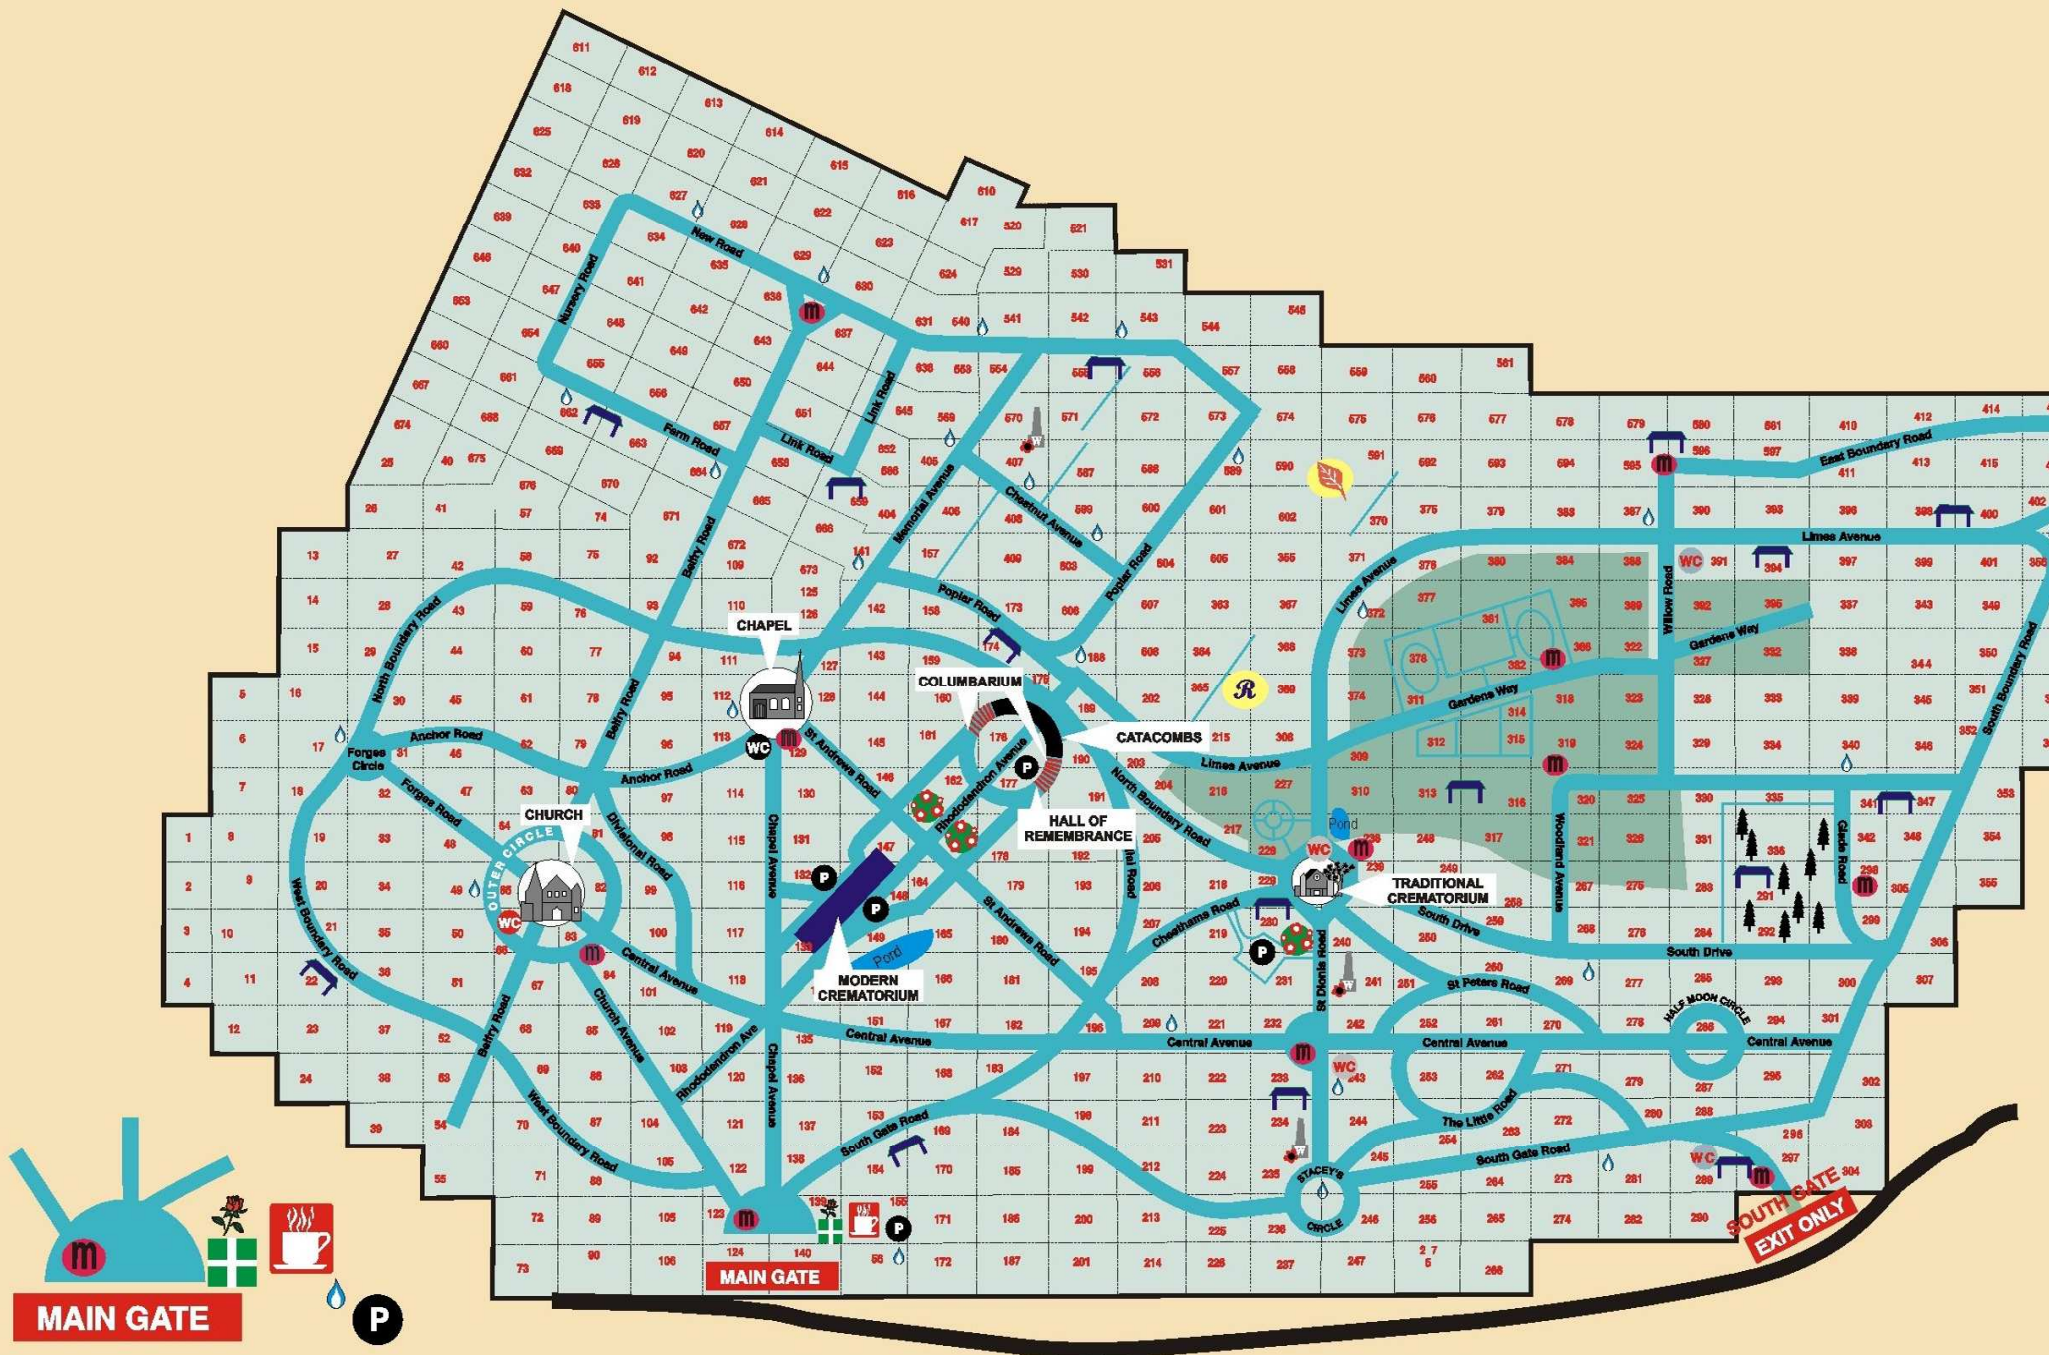

CITY OF LONDON CEMETERY AND CREMATORIUM

MAIN GATE